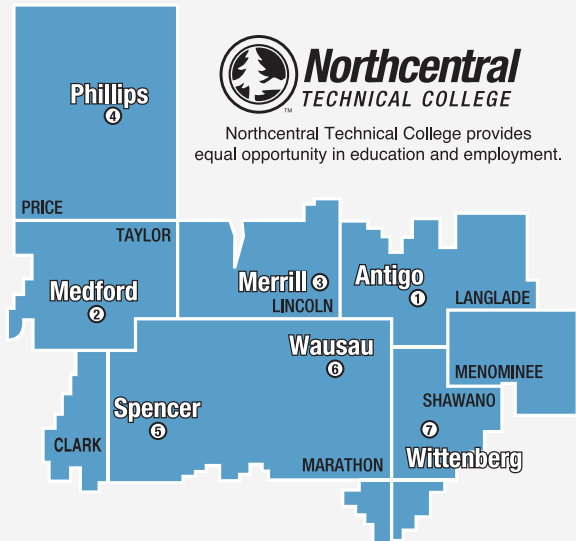

As part of NTC's health program Petition Process, students who live within the NTC district are given first priority for selection into core health program courses. To determine if you have NTC district residency, please (1) identify the county in which you reside and then (2) identify your city (C), township (T) or village (V). If you do not see your community listed under the county, or you do not see the county in which you reside listed, you do not reside in the NTC district.

- T Browning
- T Chelsea
- T Deer Creek
- T Goodrich
- T Greenwood
- T Grover
- T Hammel
- T Holway
- T Little Black
- T Maplehurst
- T Medford
- T Molitor
- T Rib Lake
- T Westboro
- V Rib Lake
- V Stetsonville
- C Medford

- T Harrison
- T Wyoming

Key

C - City

T - Township

V - Village