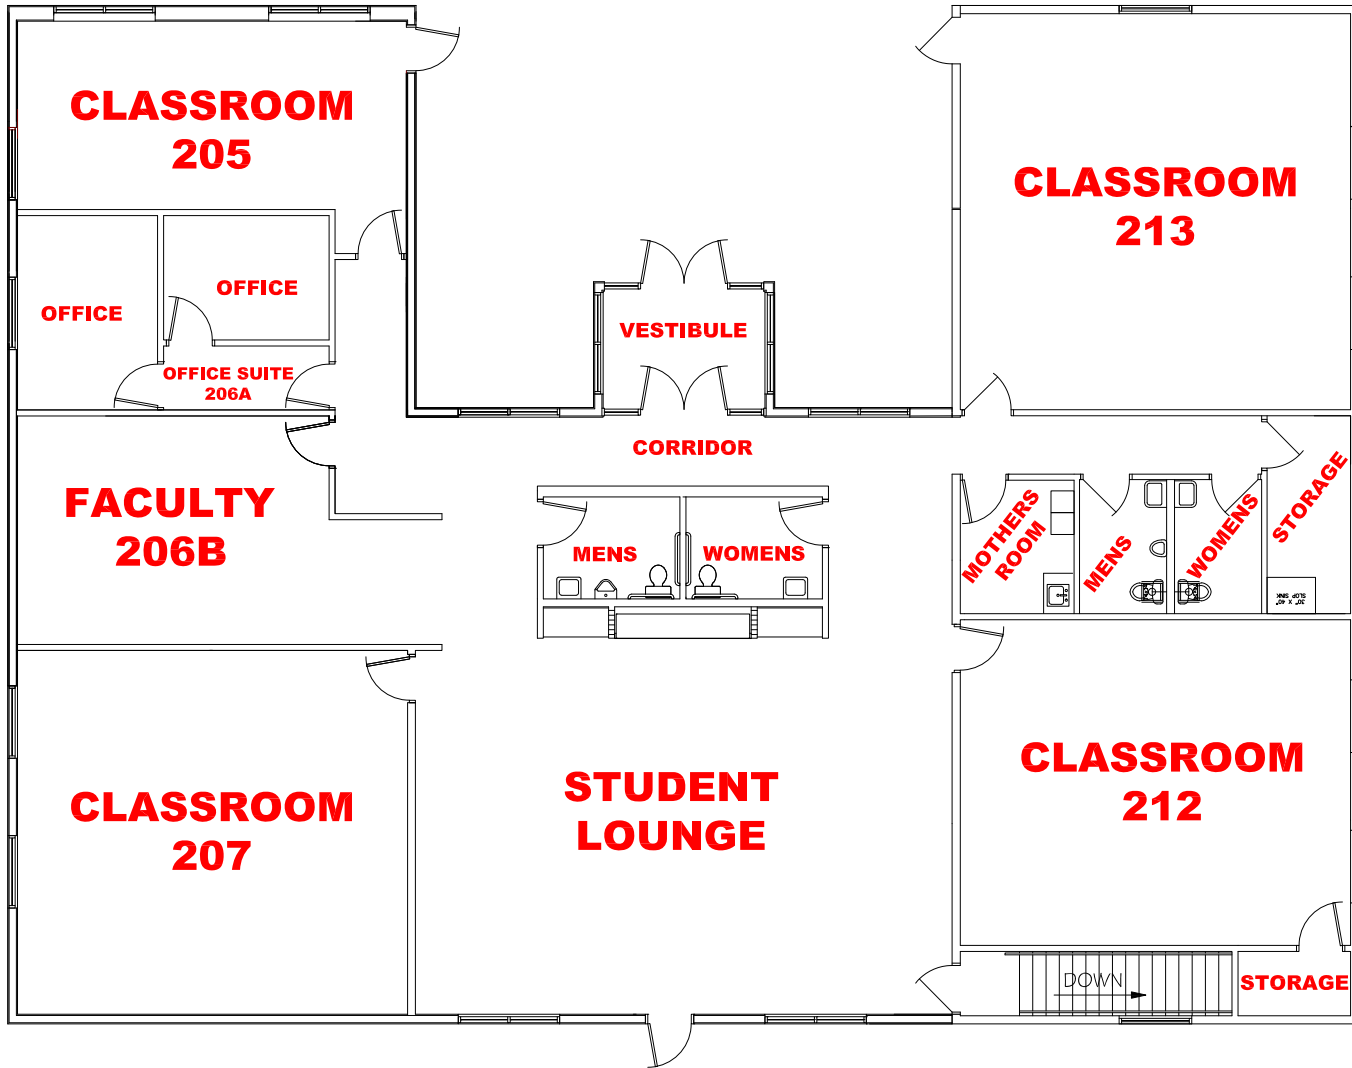

BUILDING 200 - STUDENT ENGAGEMENT CENTER

Northcentral Technical College does not discriminate on the basis of race, color, national origin, sex, disability or age in employment, admissions or its programs or activities. The following person has been designated to handle inquiries regarding the College's nondiscrimination policies:

Equal Opportunity Officer
Northcentral Technical College
1000 W. Campus Drive
Wausau, WI 54401
Phone: 715.803.1057