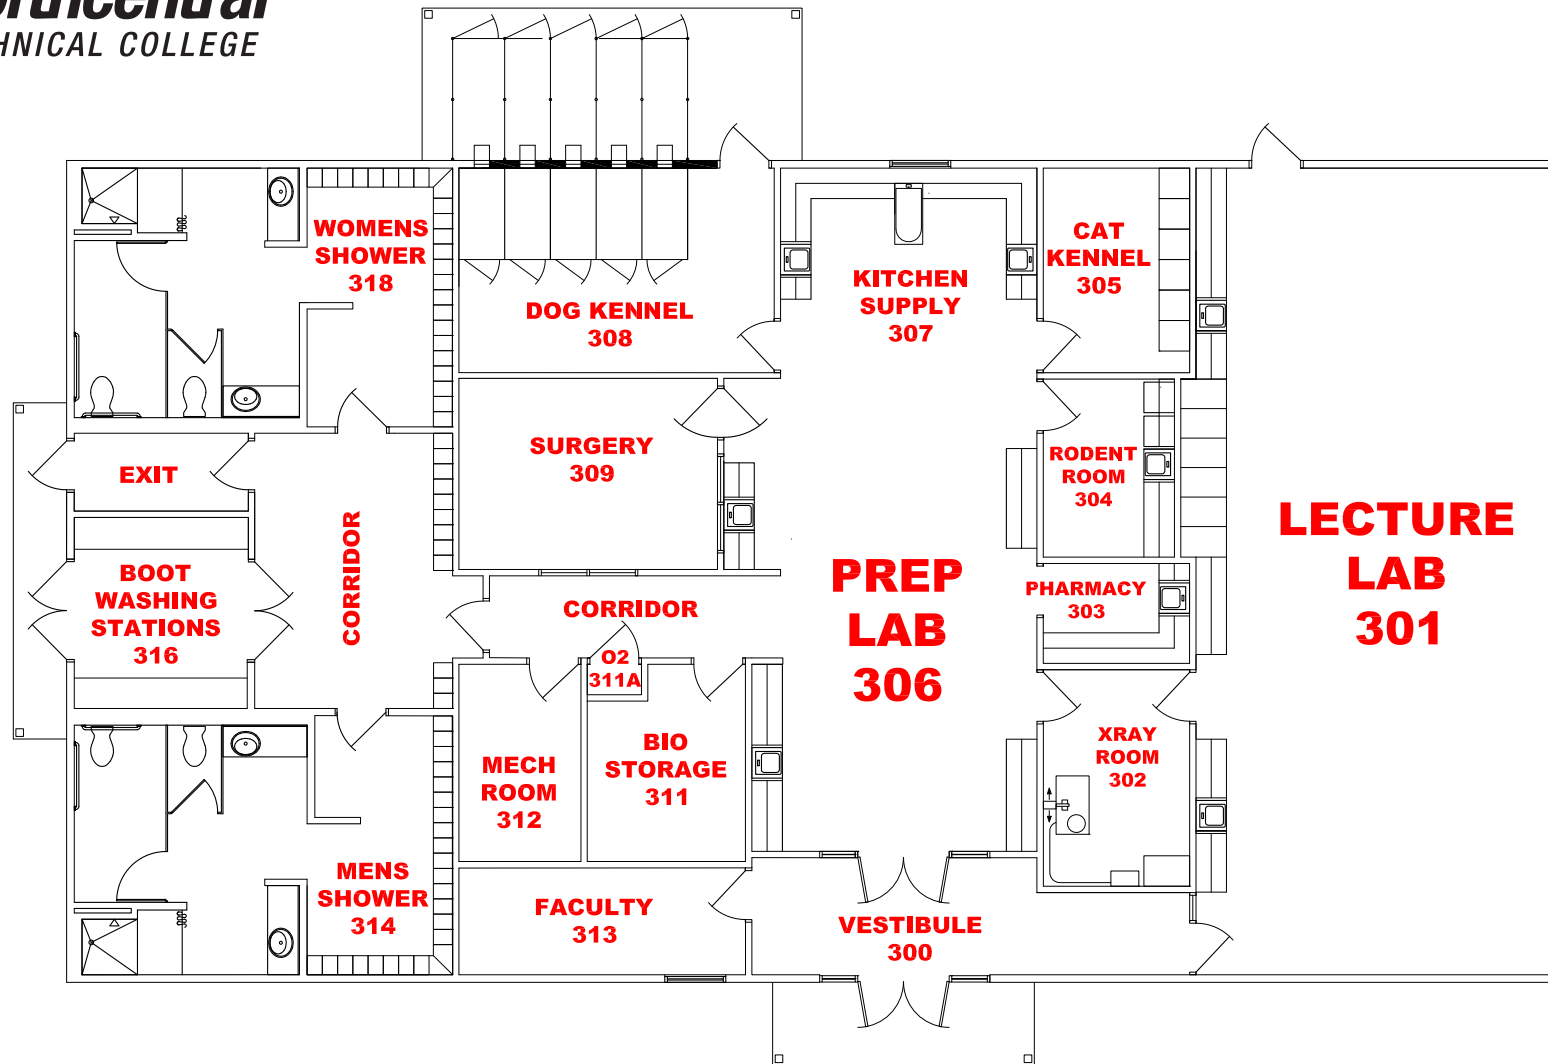

Equal Opportunity Officer
Northcentral Technical College
1000 W. Campus Drive
Wausau, WI 54401
Phone: 715.803.1057

BUILDING 300 - VETERINARY SCIENCE LEARNING LAB

Northcentral Technical College does not discriminate on the basis of race, color, national origin, sex, disability or age in employment, admissions or its programs or activities. The following person has been designated to handle inquiries regarding the College's nondiscrimination policies: